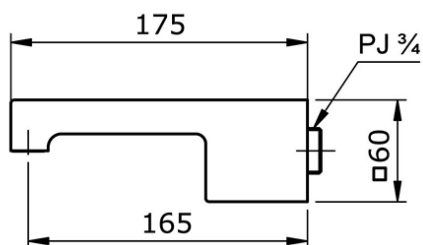

## TX441SI

IDR 1,310,000.00

Bath Spout (PJ 3/4")

Min Water Pressure: 0.05 MPa

Max Water Pressure: 0.75 MPa

Flow Rate: 31.6 Lpm

Some products may not be available in your area

Prices indicated are manufacturer's suggested retail price, prices may change anytime without notice.